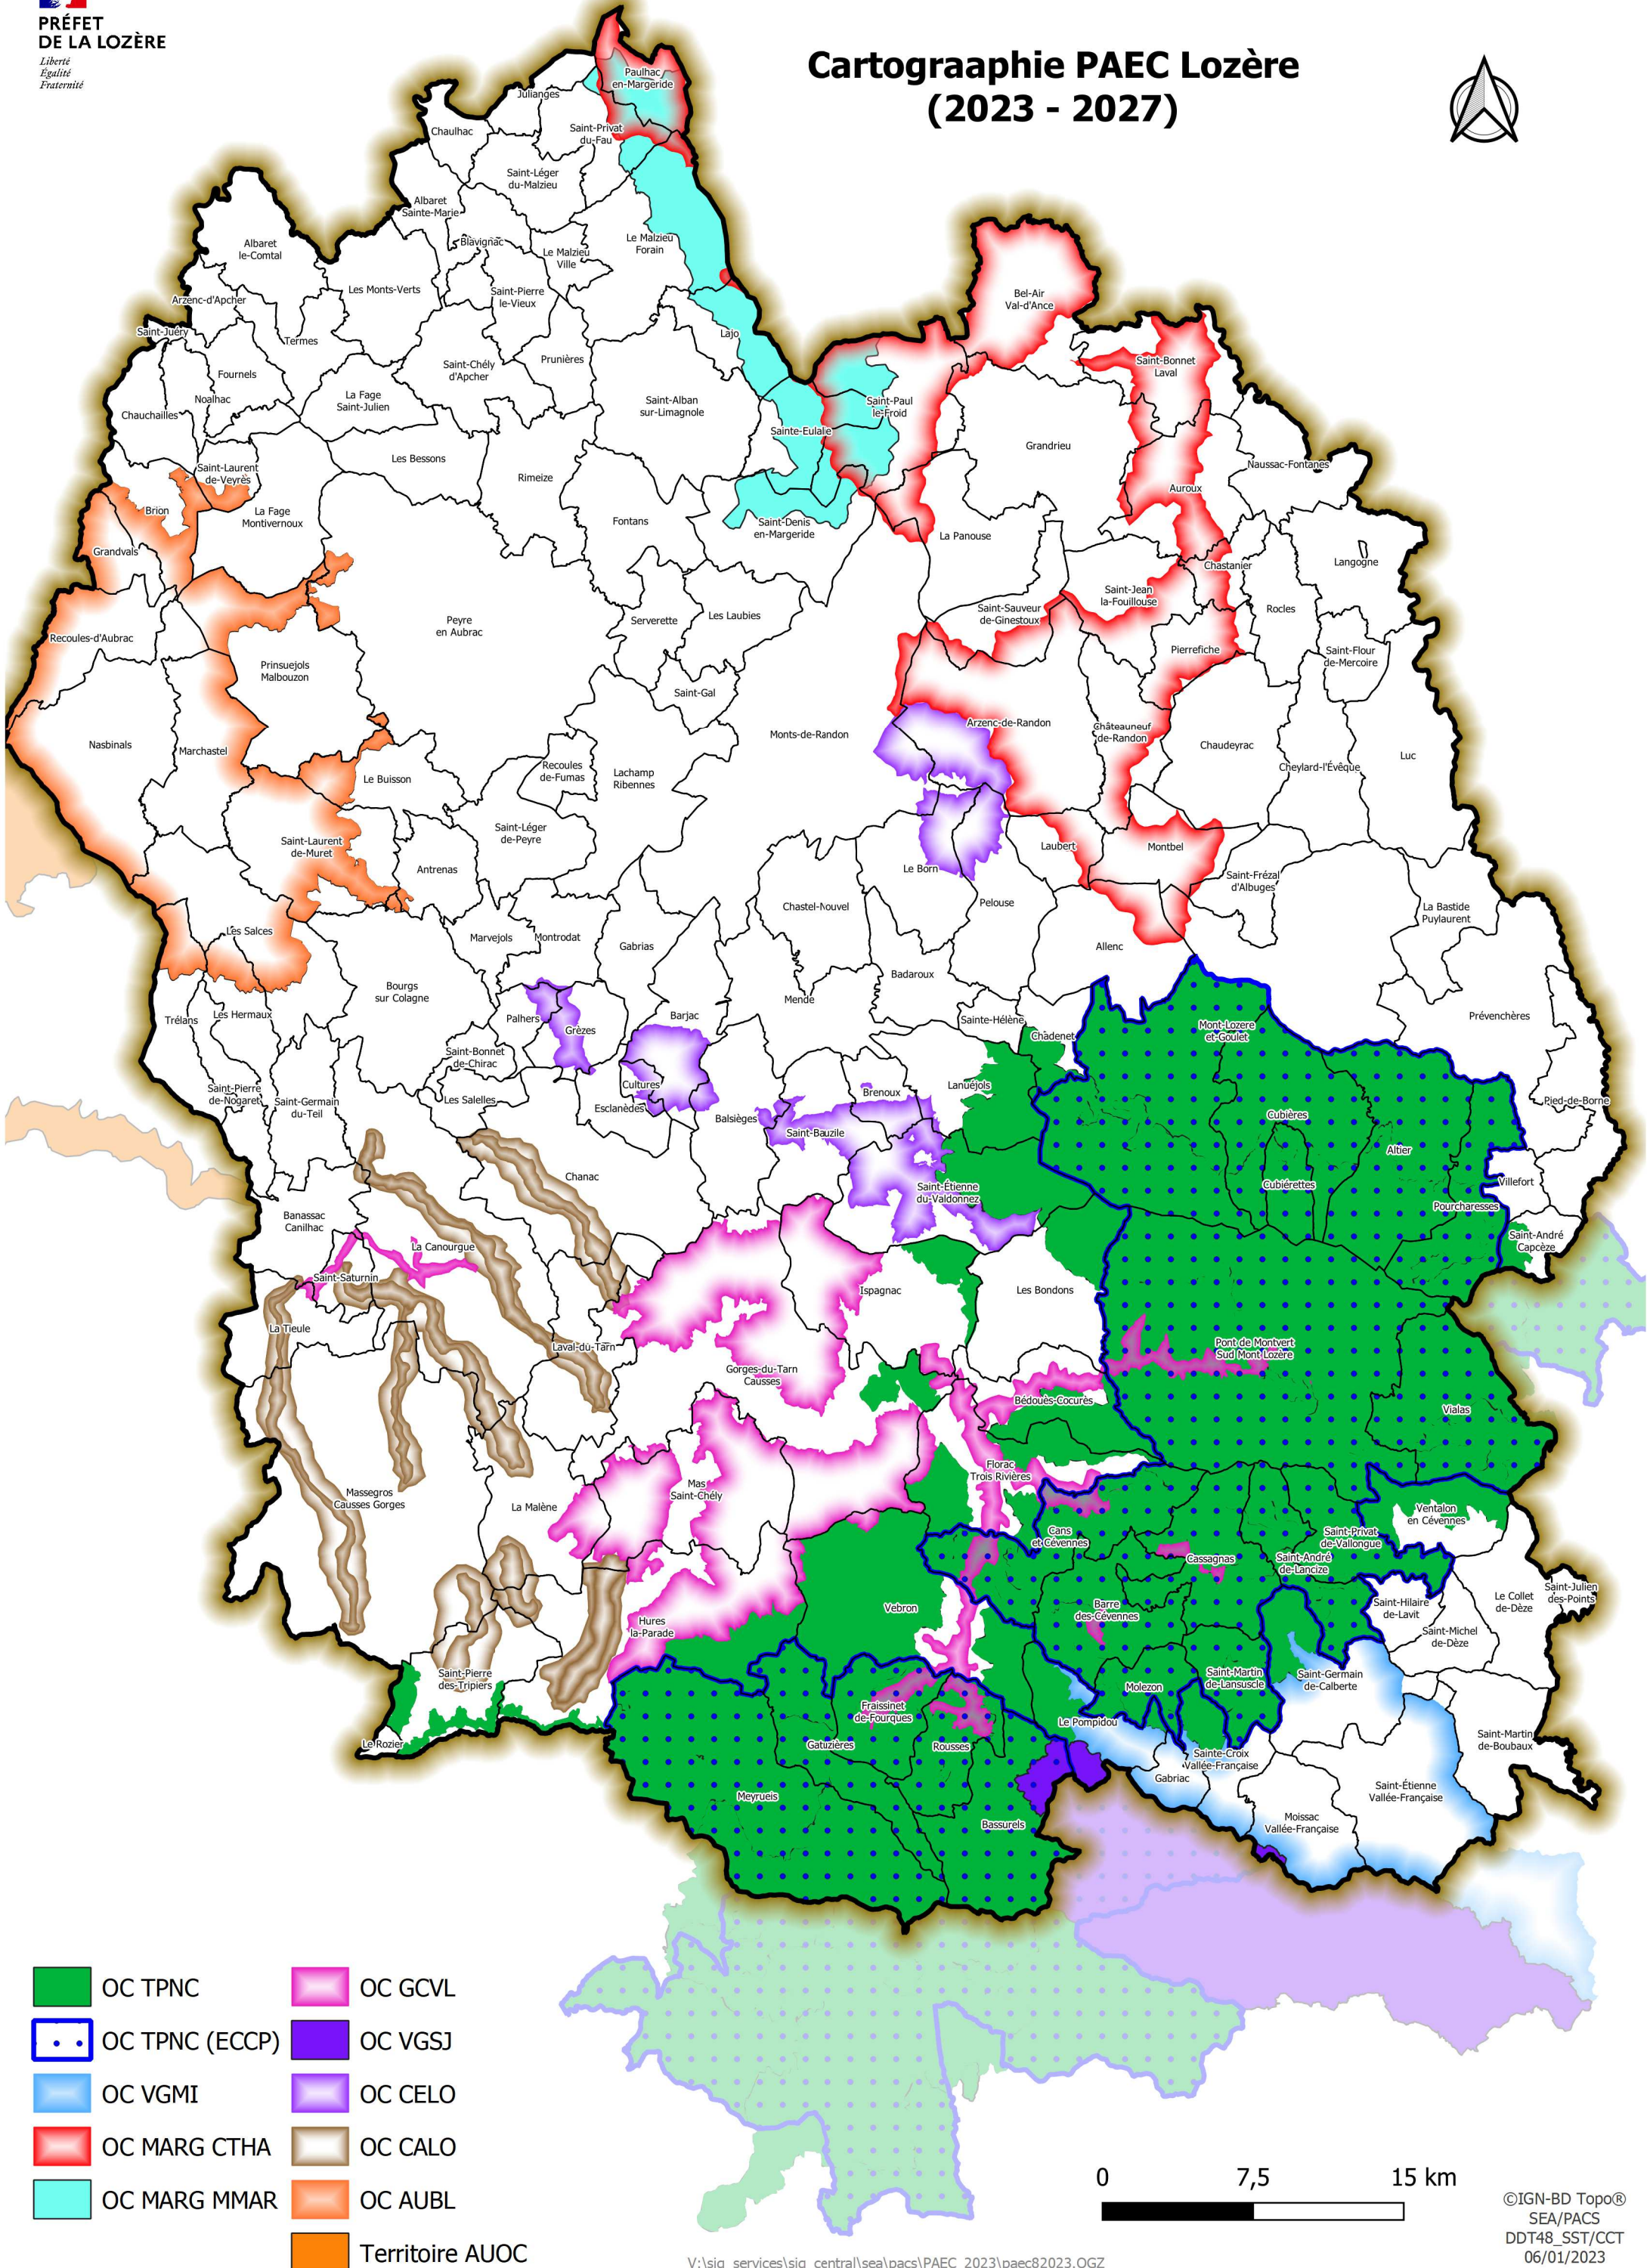

Cartographie PAEC Lozère (2023 - 2027)

- | | | | |
|--|----------------|--|-----------------|
| | OC TPNC | | OC GCVL |
| | OC TPNC (ECCP) | | OC VGSJ |
| | OC VGMI | | OC CELO |
| | OC MARG CTHA | | OC CALO |
| | OC MARG MMAR | | OC AUBL |
| | | | Territoire AUOC |

0 7,5 15 km